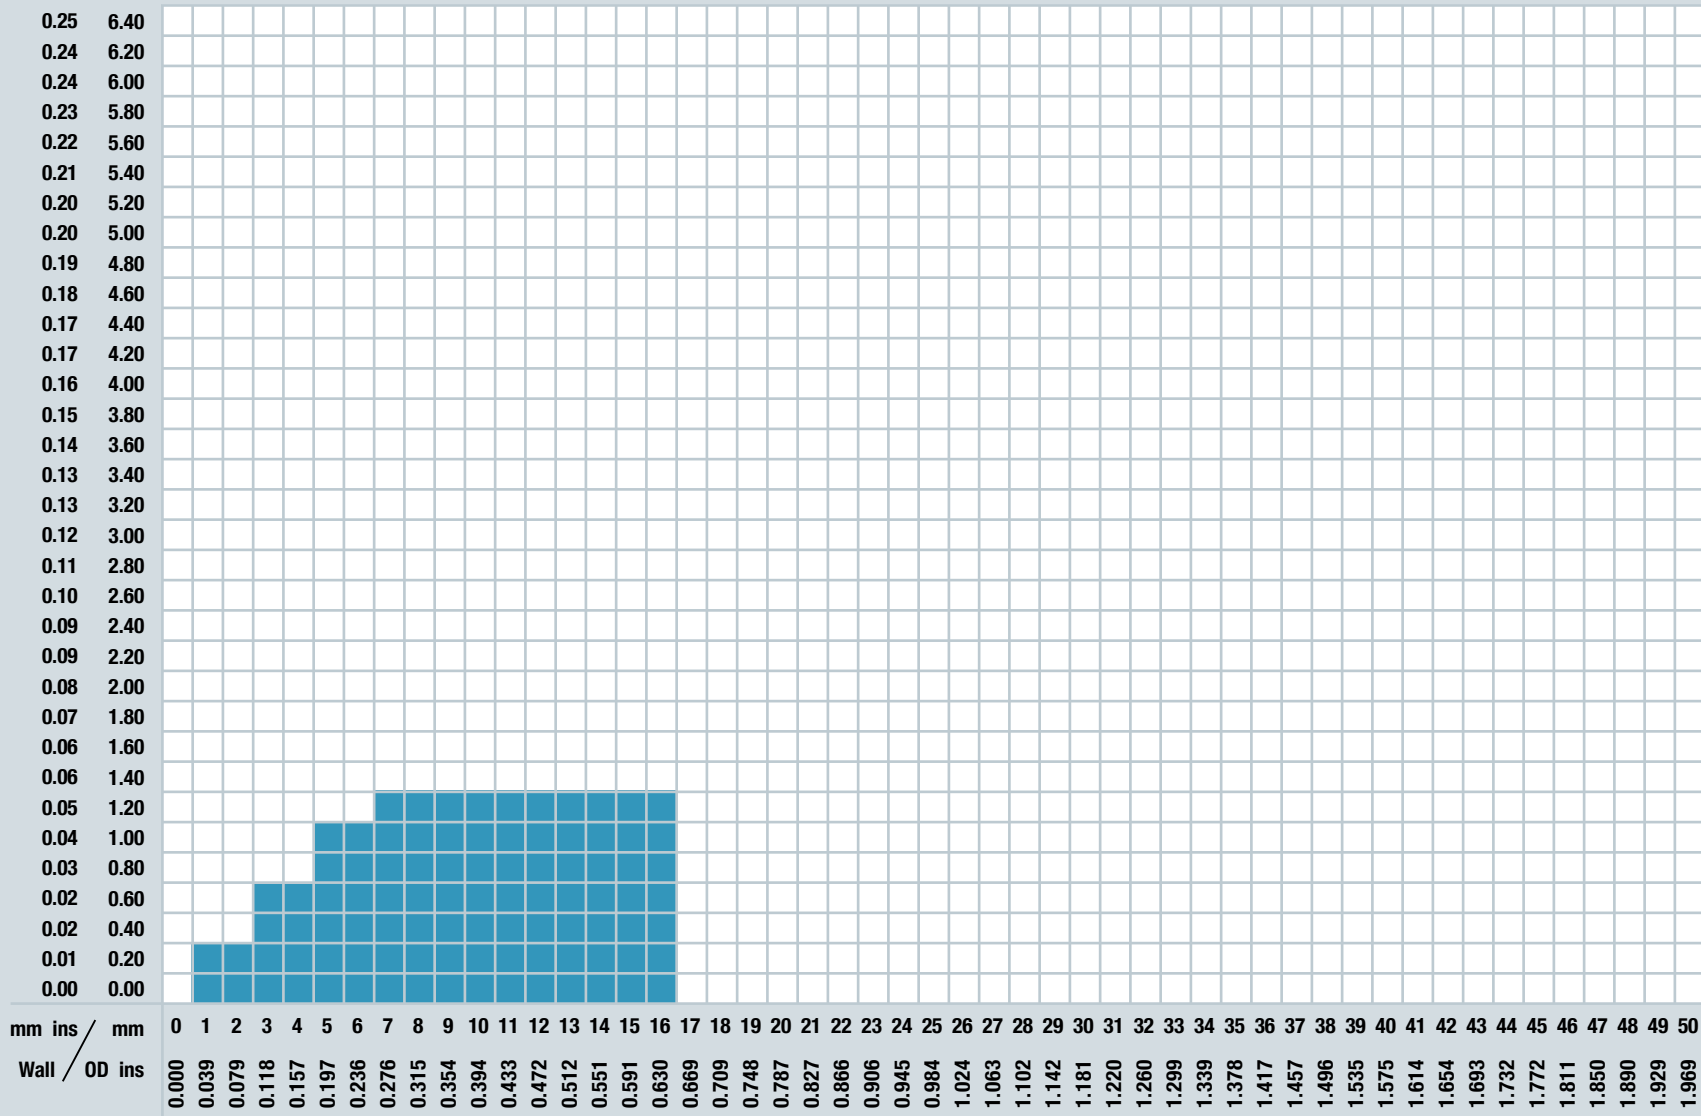

SIZE RANGE CHART TITANIUM GRADES

ALLOY DESCRIPTION

Grade 2

Superior Tube Capability

GET IN TOUCH

For more information on our Titanium grades.
 E: sales.superiortube@ametek.com
 T: +1 610.489.5200